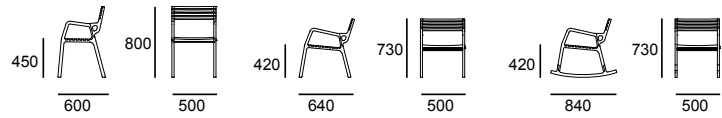

colours:

black stain

natural

chairs

bench and coat stand