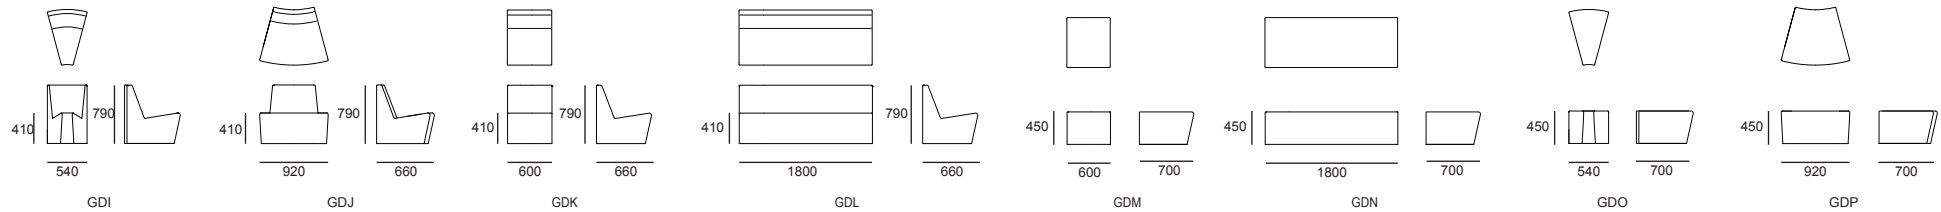

specifications leather requirements (sq mt)

GDA:5.5	GDB:5.8M	GDC:5.5M
GDD:11M	GDE:4M	GDF:8.5M
GDG:4M	GDH:4M	GDI:6M
GDJ:7M	GDK:5.7M	GDL:13M
GDM:4M	GDN:8.5M	GDO:4M
GDP:5M		

guell sofa system seat

guell sofa system lounge