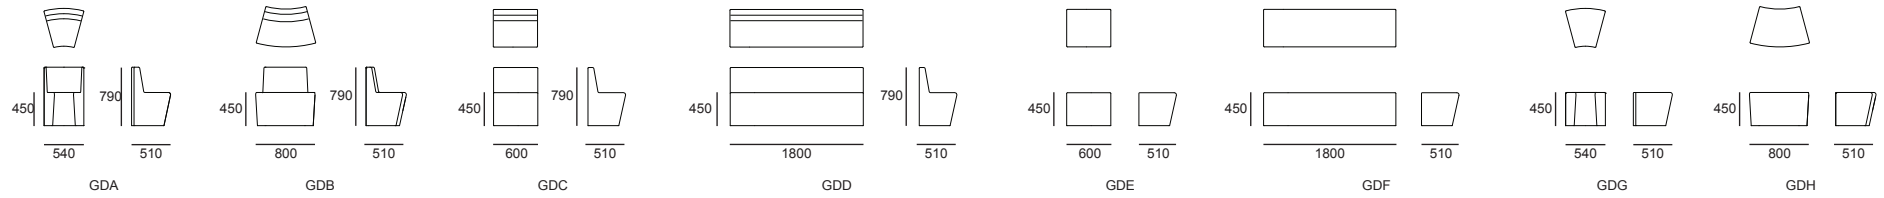

design alexander lotersztain 2010

specifications

material: E.O. MDF frame/enviro foam
 upholstery: fabric or leather
 warranty: 5 year structural
 made in australia

specifications fabric requirements

GDA:2.5	GDB:2.8M	GDC:2.4M
GDD:4.6M	GDE:1.7M	GDF:3.3M
GDG:1.7M	GDH:1.7M	GDI:3M
GDJ:3.5M	GDK:2.9M	GDL:5.6M
GDM:1.7M	GDN:3.3M	GDO:1.7M
GDP:2.5M		

specifications leather requirements (sq mt)

GDA:5.5	GDB:5.8M	GDC:5.5M
GDD:11M	GDE:4M	GDF:8.5M
GDG:4M	GDH:4M	GDI:6M
GDJ:7M	GDK:5.7M	GDL:13M
GDM:4M	GDN:8.5M	GDO:4M
GDP:5M		

guell sofa system seat

guell sofa system lounge