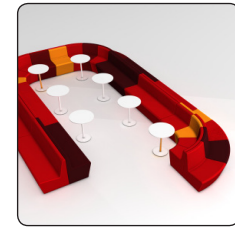

specifications leather requirements (sq mt)

GDA:5.5	GDB:5.8M	GDC:5.5M
GDD:11M	GDE:4M	GDF:8.5M
GDG:4M	GDH:4M	GDI:6M
GDJ:7M	GDK:5.7M	GDL:13M
GDM:4M	GDN:8.5M	GDO:4M
GDP:5M		

guell sofa system seat

guell sofa system lounge