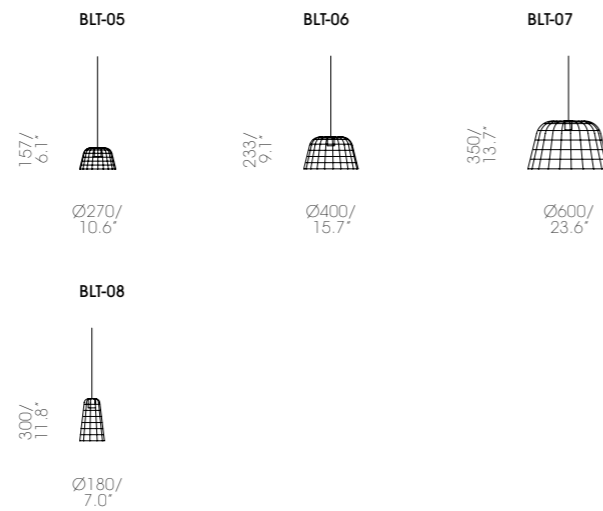

BOLET

Designer

Alexander Lotersztain
2008

Material

classic: aluminium
wire: stainless steel
acrylic: acrylic

Finish

classic: powder coat
wire: powder coat/polished
acrylic: opal

see page 129 for finish options

Electrical

cable option: white/black
E26 lampholder
max 60W output
double insulated 2-core cable
3 meter (10 foot) cable
UL listed components

Warranty

5 year structural

Notes

indoor product

CLASSIC

WIRE

ACRYLIC